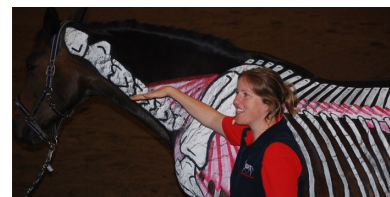

invites you to a video based evening talk

**With Gillian Higgins from Horses Inside Out**

**at The Springfield Hotel**

**Holywell CH8 8BA**

**Doors open 6.30 pm, talk starts 7.00pm**

**9 May '17** Understanding the  
Horse's Back

Anatomy, stresses, movement and maintenance

Refreshments available

**£10 per ticket members and non-members welcome**

**Includes a chip supper**

Gillian Higgins (BSC equine, BHS Senior Coach, Sports and Remedial Therapist, Rider, Anatomist, Biomechanist, Anatomical artist and Author) leads **HORSES INSIDE OUT**, internationally recognised as a leading provider of equine education incorporating the most recent scientific developments with the most tried and tested traditional methods